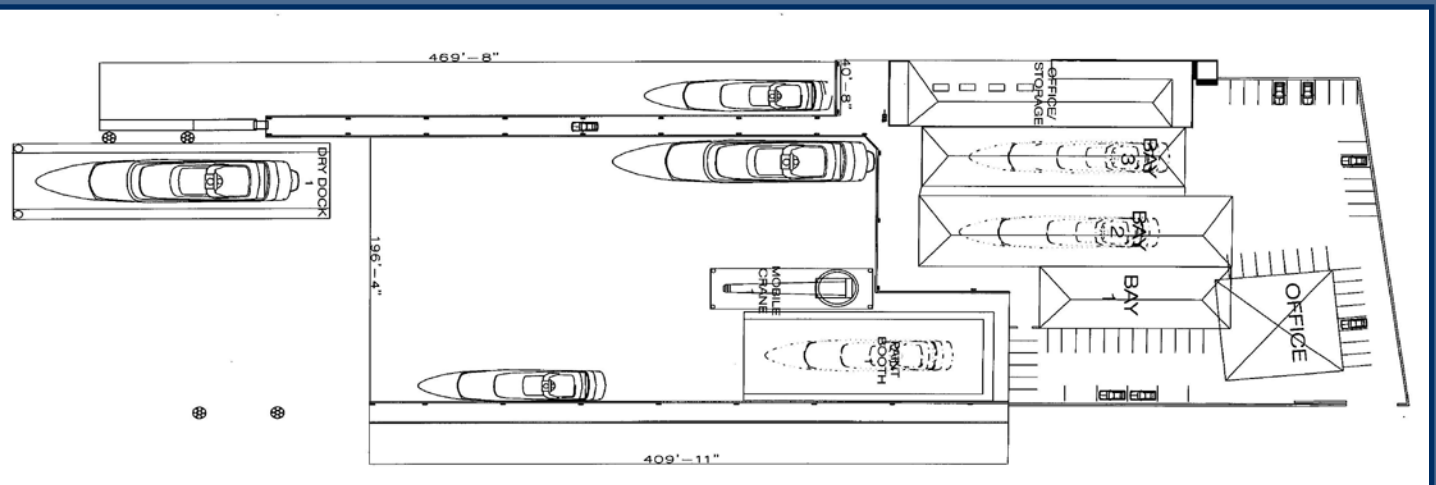

Heavy Equipment

Crane	1 X 50 ton, 1 X 40 ton, 1 X 10 ton
Forklift	3
Man Lift	4
Air / Power / Water	Supplied to entire facility